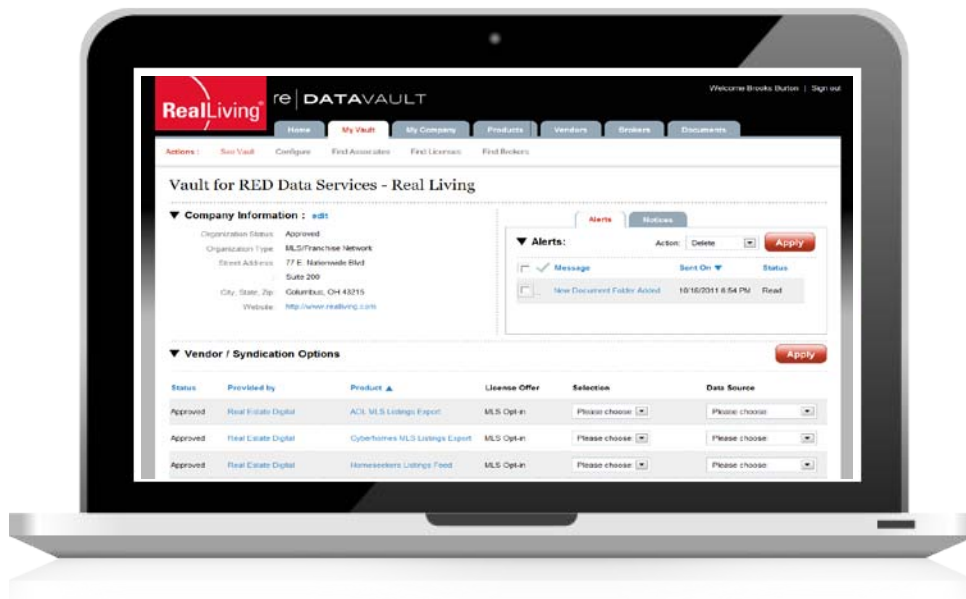

■ Data Services

One source for all the latest listings

Data Makes the Difference.

- Single-source data
- We make it easy

Data Aggregation

Real Estate Digital aggregates data from nearly all of the nation's major MLSs. That means millions of active listings and over 250 million images of homes are available to you:

- In a common format, with address standardization
- Via data that is updated multiple times daily, where available
- With the opportunity for a one-stop, no-hassle solution so you can aggregate several MLSs onto one site

reDataVault

Access vital national MLS data that is licensed, current, standardized and delivered in a near real-time database.

- Address standardization
- Single, national data format
- MLS rules/use-compliant