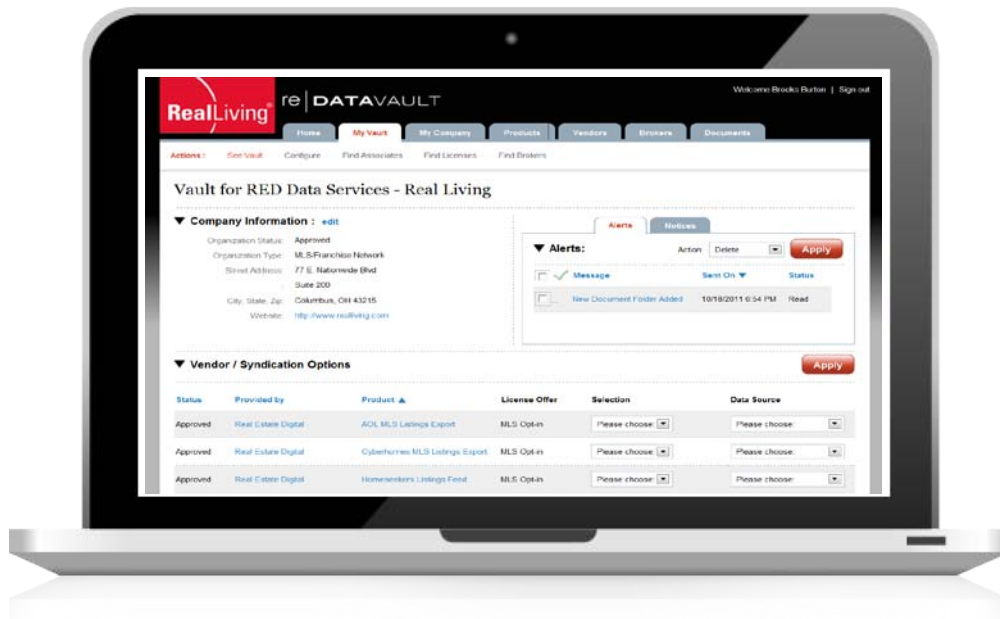

■ reDataVault™ for Brokers

The single largest repository of MLS listing data in the U.S.

Put yourself at the controls of listing data management.

From listing syndication to MLS data aggregation, reDataVault™ simplifies management of listing data from several MLSs at once while saving you time and money. Group multiple offices together and syndicate all of your listings to the top trafficked consumer websites, no matter how many MLSs you participate with. Protect and market your brand by adding selective watermarking to all of your listing images. Easily redirect leads back to YOUR own website by managing your own Syndication Website URL.

Take back control of your listing data with these critical options: setup and manage exports of your listings; receive free click-stream listing syndication activity reports; keep all of your data licensing agreements online and organized, and much more!

What Brokers are saying:

“reDataVault is your personal gateway to the world of real estate information (“REI”) – information you can use quickly and easily. As a “Licensee” of real estate information, reDataVault lets you find the MLS data you need.”