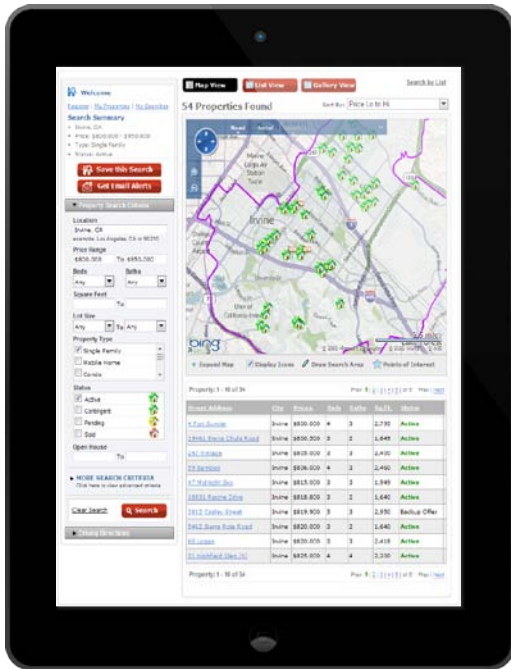

rDesk® IDX

Expert by Design

Unsurpassed IDX Search for Your Website.

rDesk IDX feeds information directly from MLSs to provide the most timely information to consumers – giving them more reasons to visit often and present themselves as prospects.

Features include:

- Interactive map search with rooftop accuracy
- Forced lead capture with visitor registration, instant email notifications, contact forms and auto-responders
- The ability to engage visitors with over 100 points of interest and WalkScores
- Driving directions with your contact info to assist your clients
- Detailed property information
- Personalized branding on all MLS listings
- Neighborhood statistics, including schools, housing, people and much more!

Your customers and prospects need the best property search. We work with over 400 MLSs to make sure you get just that.

- A rDesk IDX lets you search in Aerial View to see streets and nearby amenities.
- B Bird's Eye View feature lets you see the actual property from above.