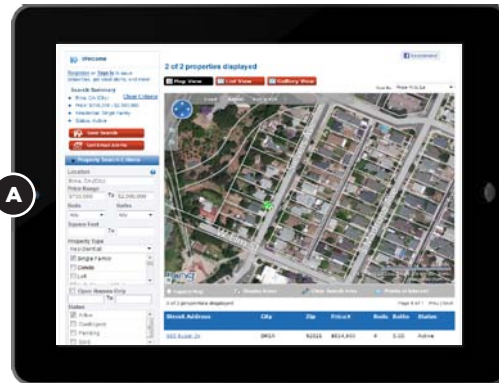

rDesk® IDX

Expert by Design

Unsurpassed IDX Search for Your Website.

rDesk IDX feeds information directly from MLSs to provide the most timely information to consumers – giving them more reasons to visit often and present themselves as prospects.

Features include:

- Interactive map search with rooftop accuracy
- Forced lead capture with visitor registration, instant email notifications, contact forms and auto-responders
- The ability to engage visitors with over 100 points of interest and WalkScores
- Driving directions with your contact info to assist your clients
- Detailed property information
- Personalized branding on all MLS listings
- Neighborhood statistics, including schools, housing, people and much more!

Your customers and prospects need the best property search. We work with over 400 MLSs to make sure you get just that.

- A rDesk IDX lets you search in Aerial View to see streets and nearby amenities.
- B Bird's Eye View feature lets you see the actual property from above.