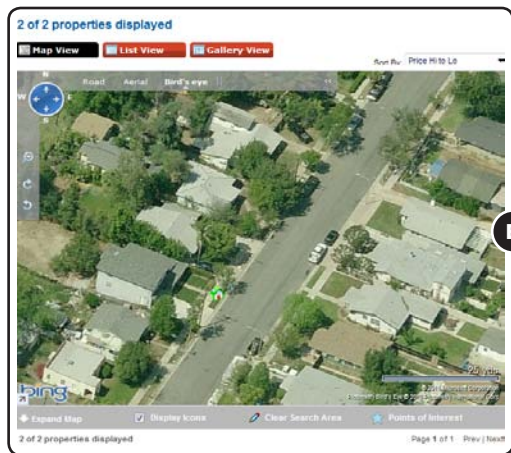

Features include:

- Interactive map search with rooftop accuracy
- Forced lead capture with visitor registration, instant email notifications, contact forms and auto-responders
- The ability to engage visitors with over 100 points of interest and WalkScores
- Driving directions with your contact info to assist your clients
- Detailed property information
- Personalized branding on all MLS listings
- Neighborhood statistics, including schools, housing, people and much more!

Your customers and prospects need the best property search. We work with over 400 MLSs to make sure you get just that.

- A rDesk IDX lets you search in Aerial View to see streets and nearby amenities.
- B Bird's Eye View feature lets you see the actual property from above.